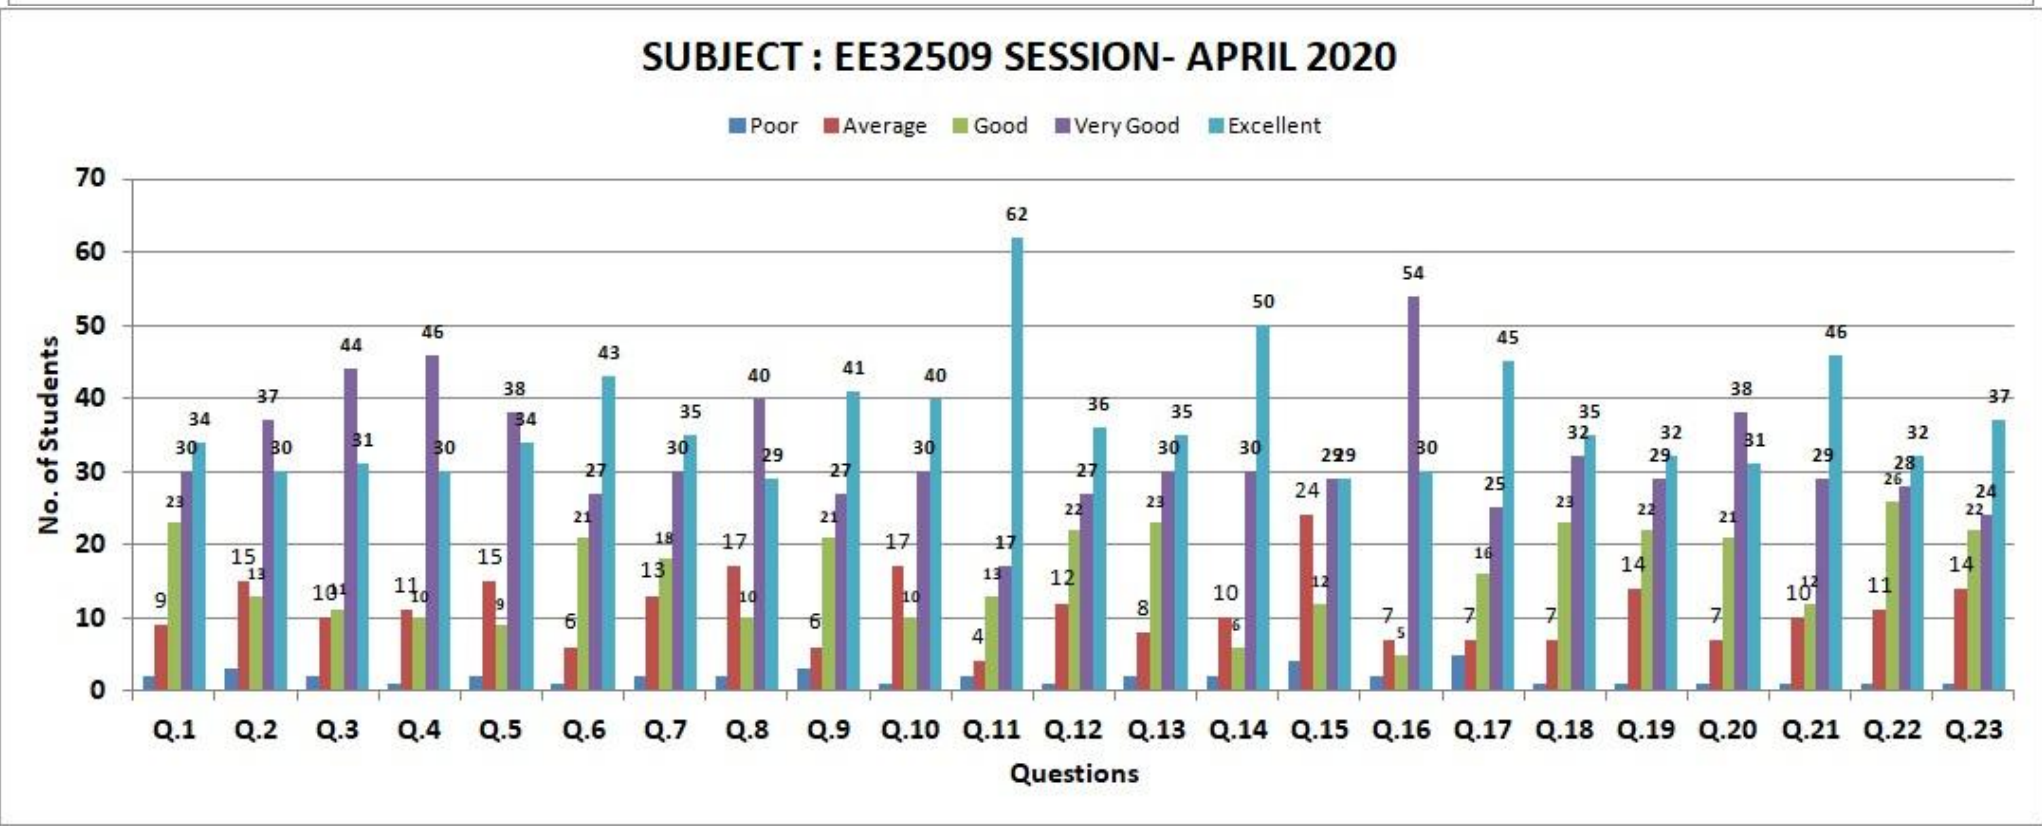

Shri G. S. Institute of Technology and Science, Indore
Department of Electrical Engineering

FACULTY FEEDBACK, APRIL 2020

Shri G. S. Institute of Technology and Science, Indore
Department of Electrical Engineering