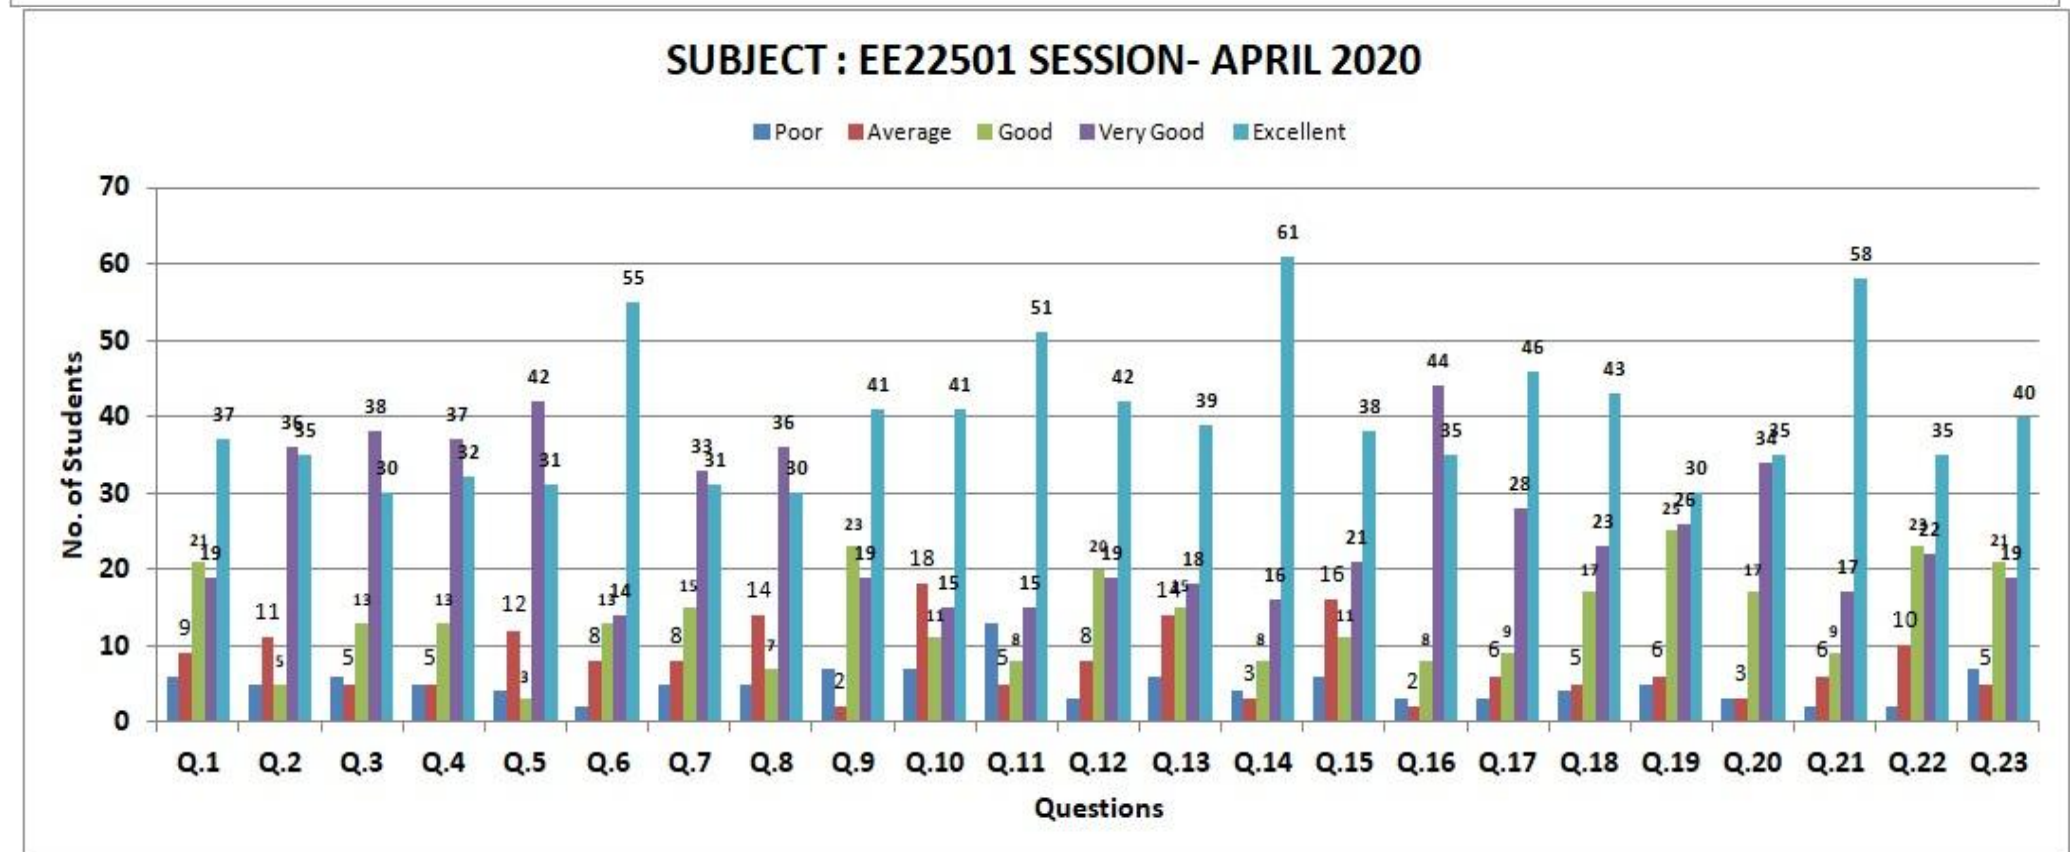

Shri G. S. Institute of Technology and Science, Indore
Department of Electrical Engineering

FACULTY FEEDBACK, APRIL 2020

Shri G. S. Institute of Technology and Science, Indore
Department of Electrical Engineering