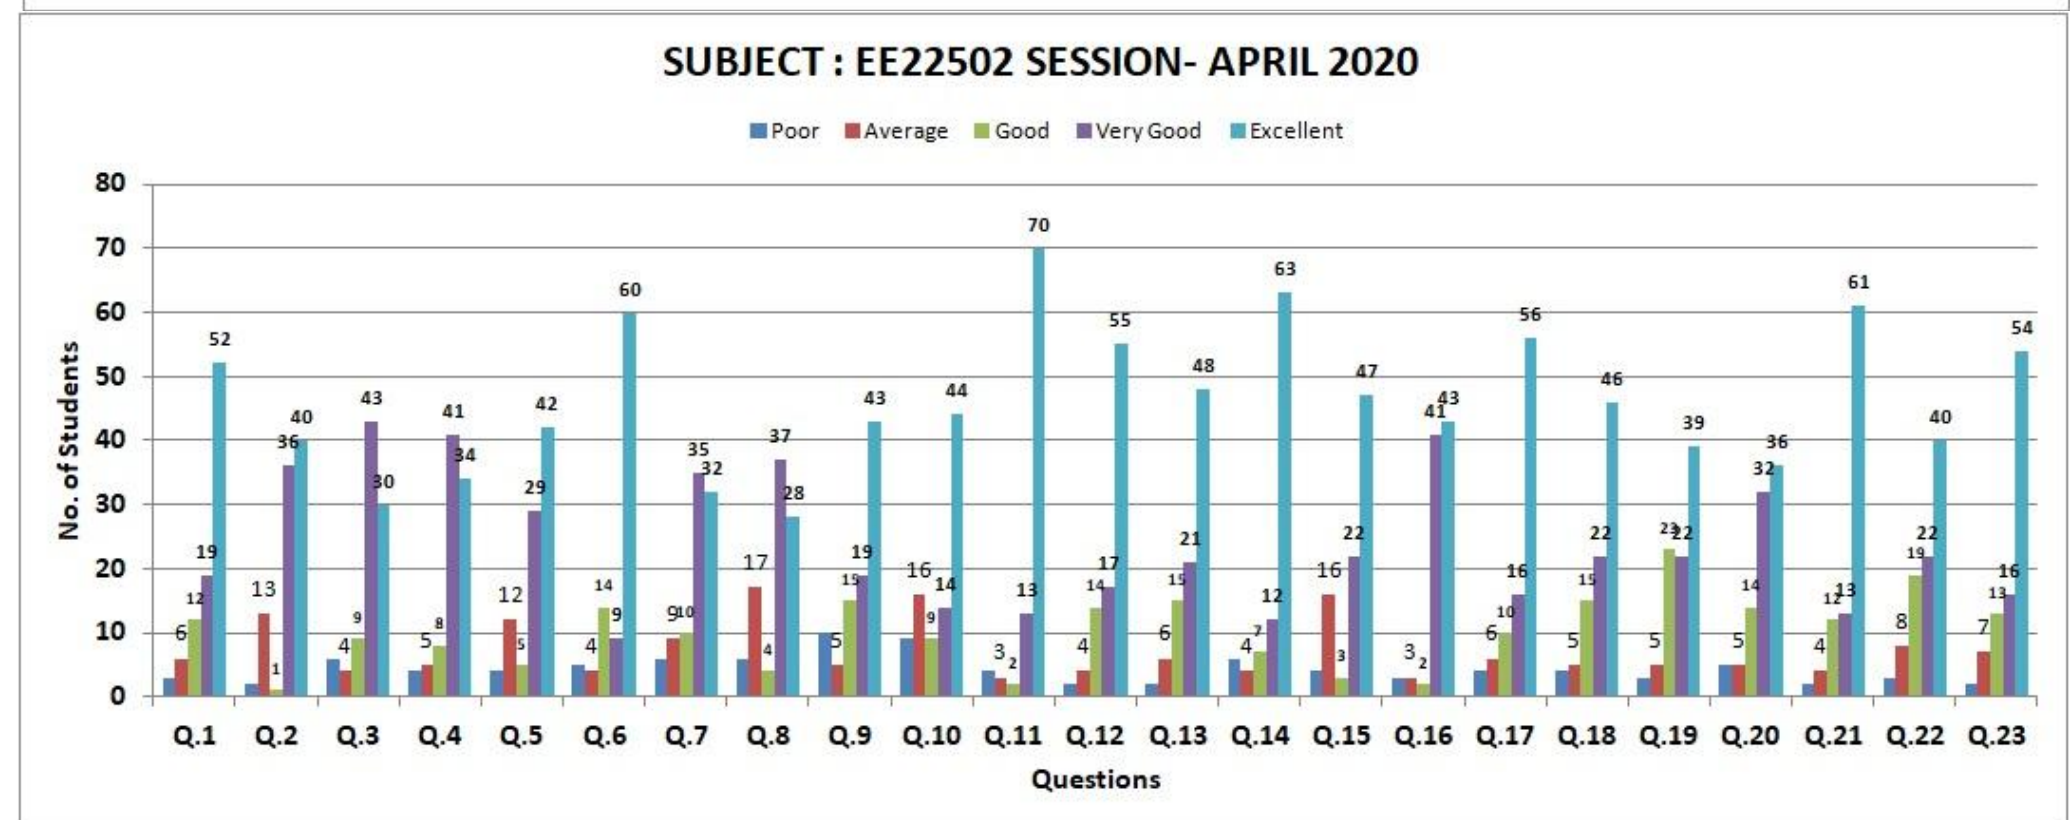

Shri G. S. Institute of Technology and Science, Indore
Department of Electrical Engineering

FACULTY FEEDBACK, APRIL 2020

Shri G. S. Institute of Technology and Science, Indore
Department of Electrical Engineering