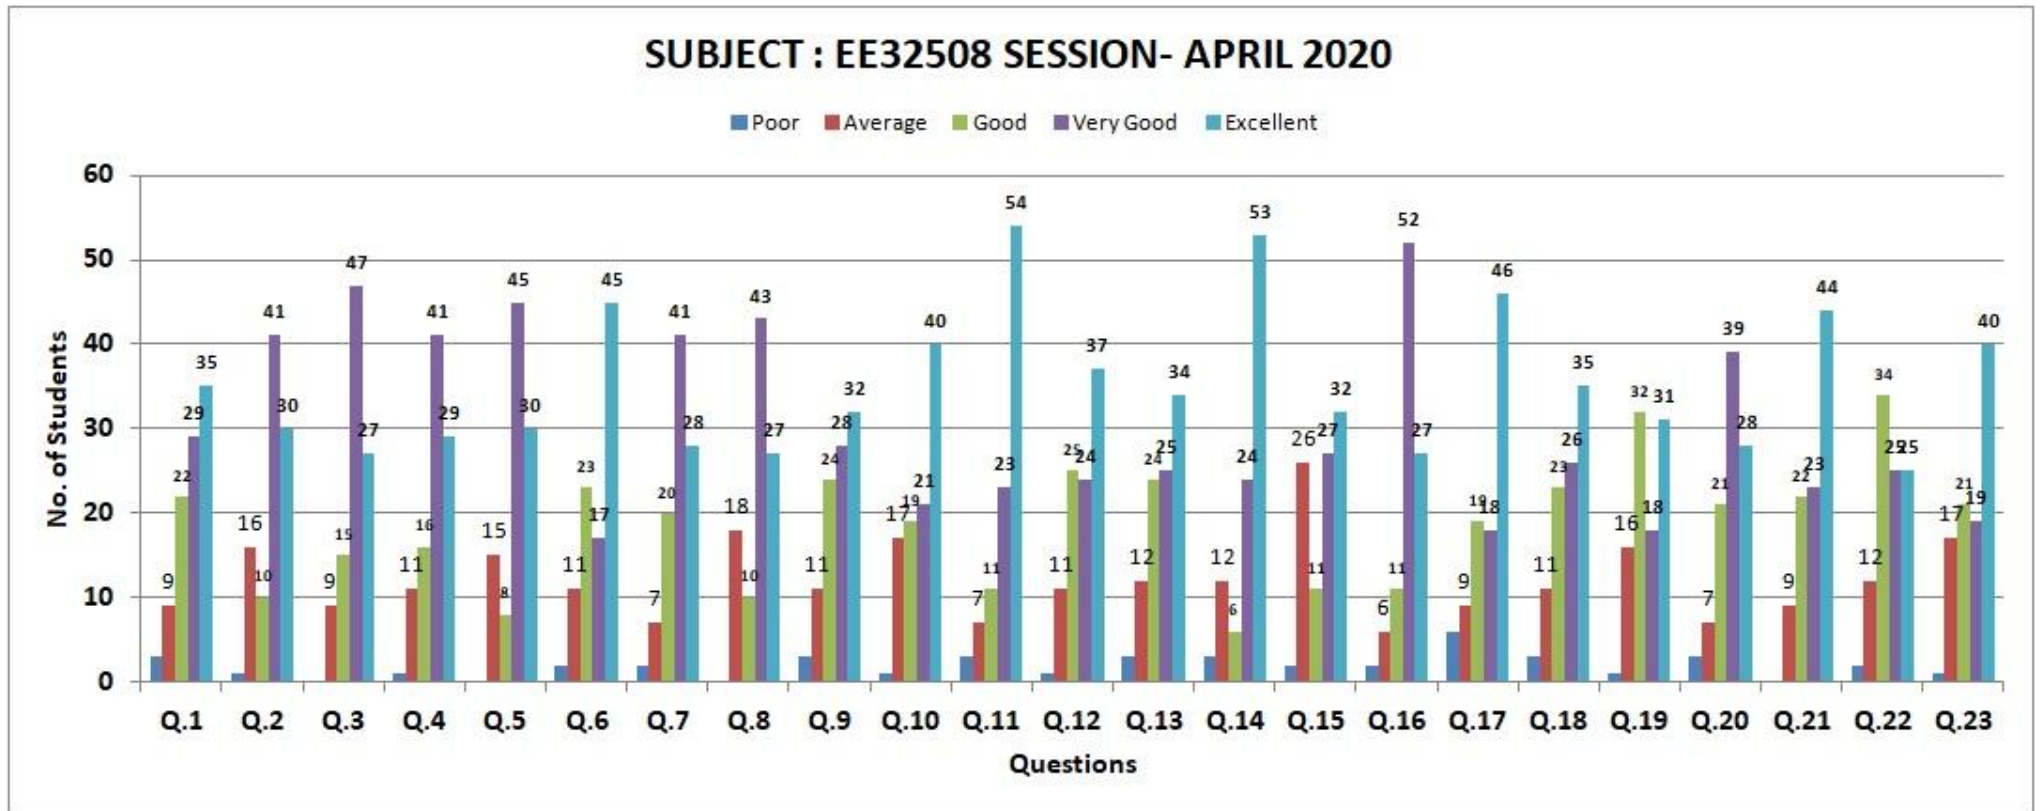

Shri G. S. Institute of Technology and Science, Indore
Department of Electrical Engineering

FACULTY FEEDBACK, APRIL 2020

Shri G. S. Institute of Technology and Science, Indore
Department of Electrical Engineering