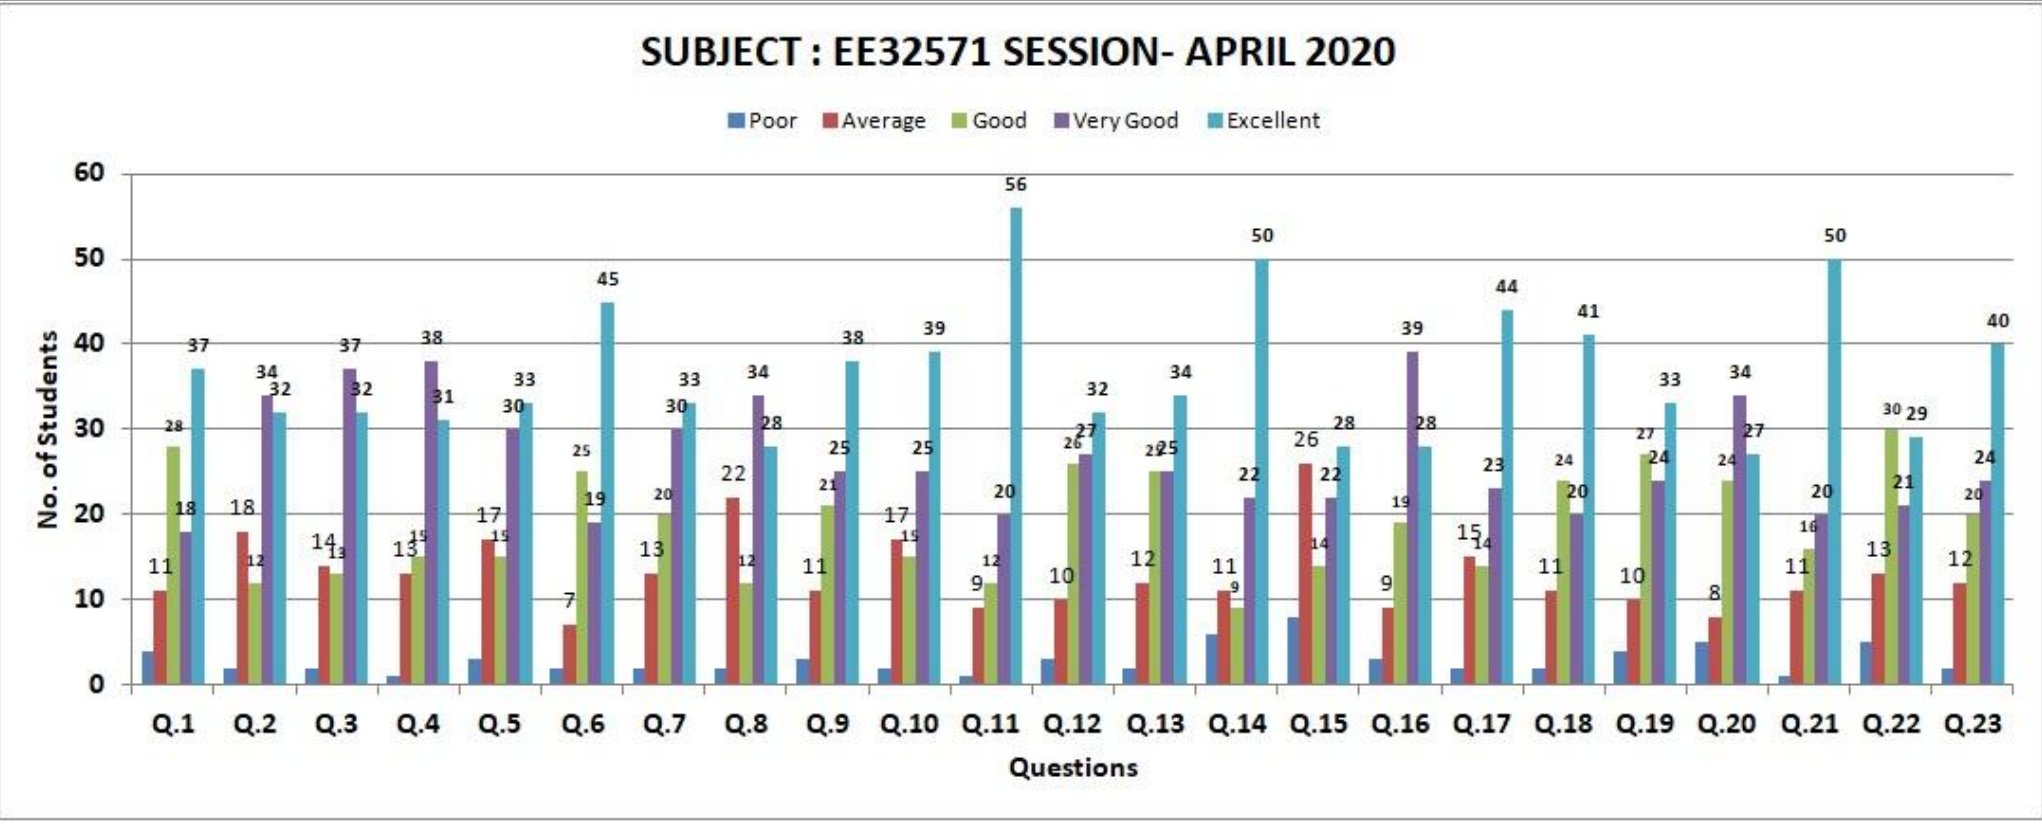

Shri G. S. Institute of Technology and Science, Indore
Department of Electrical Engineering

FACULTY FEEDBACK, APRIL 2020

Shri G. S. Institute of Technology and Science, Indore
Department of Electrical Engineering