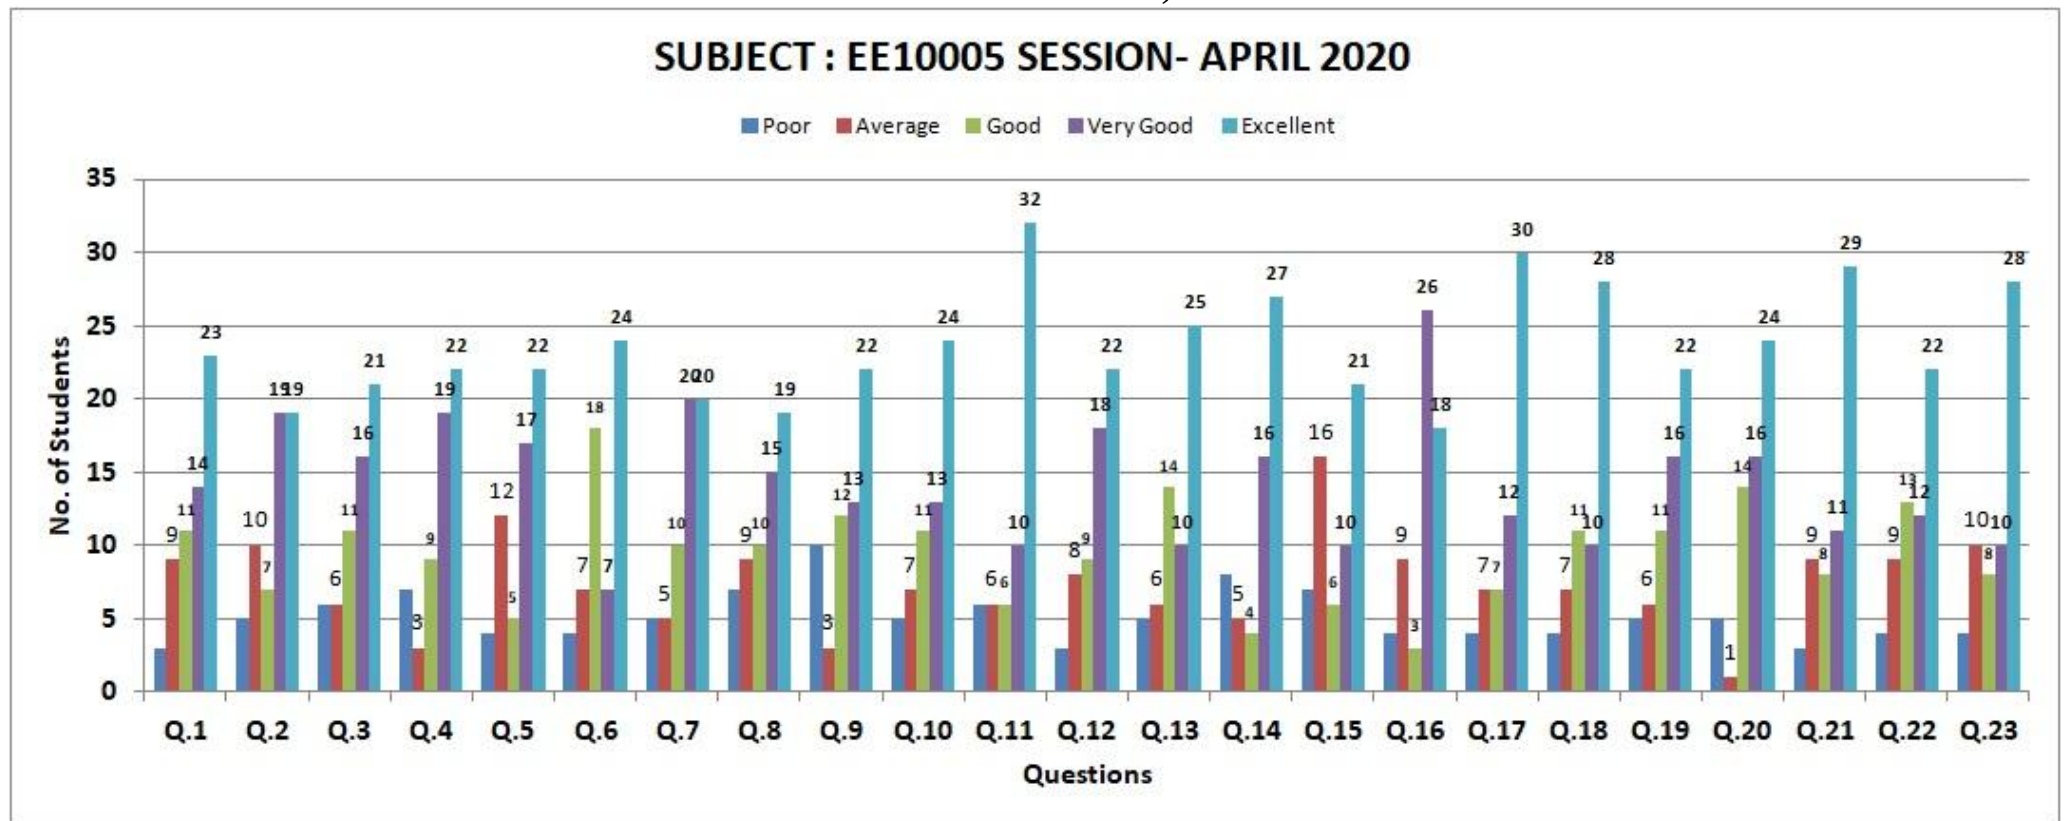

Shri G. S. Institute of Technology and Science, Indore
Department of Electrical Engineering

FACULTY FEEDBACK, APRIL 2020

Shri G. S. Institute of Technology and Science, Indore
Department of Electrical Engineering