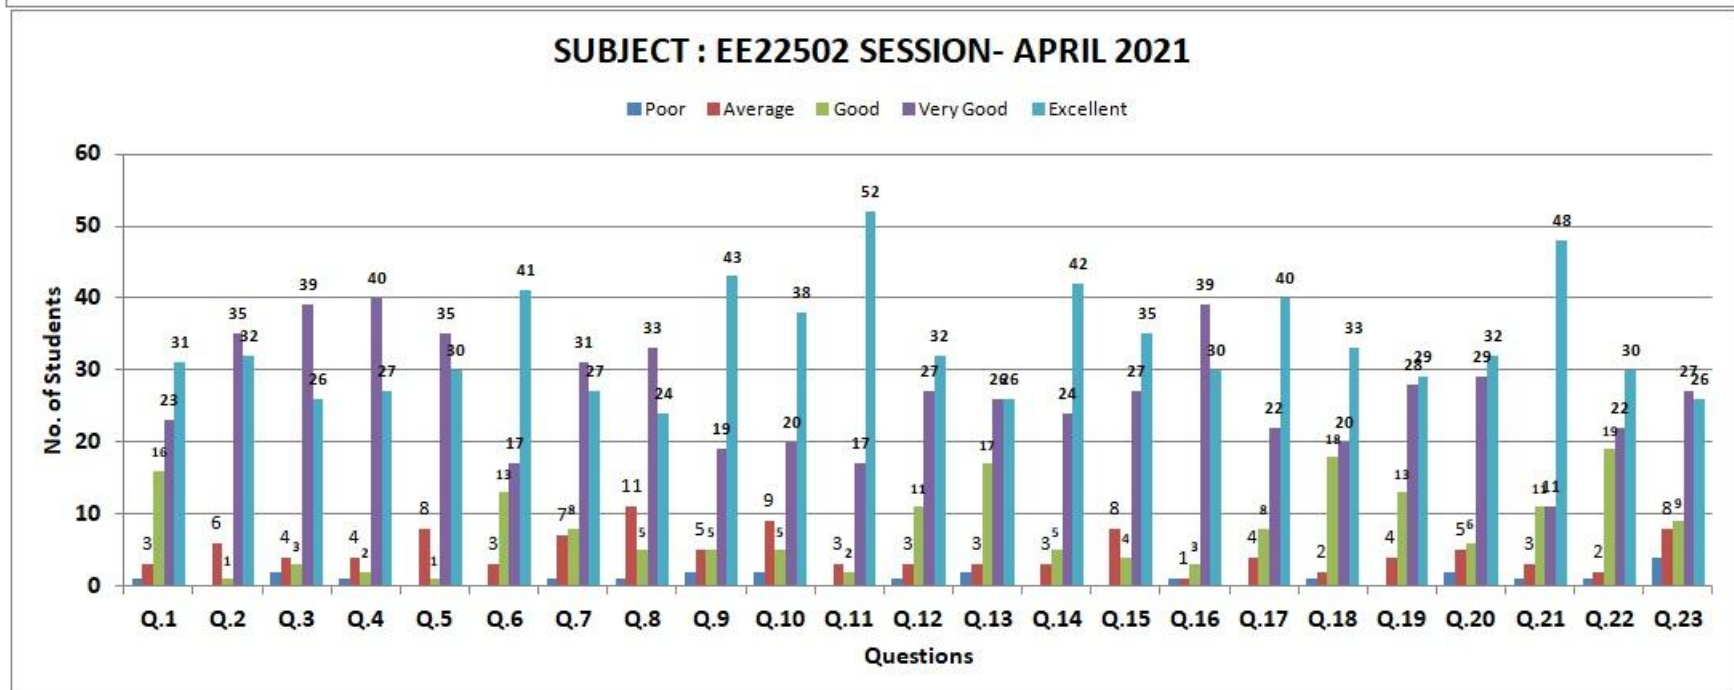

Shri G. S. Institute of Technology and Science, Indore
Department of Electrical Engineering

FACULTY FEEDBACK, APRIL 2021

Shri G. S. Institute of Technology and Science, Indore

Department of Electrical Engineering