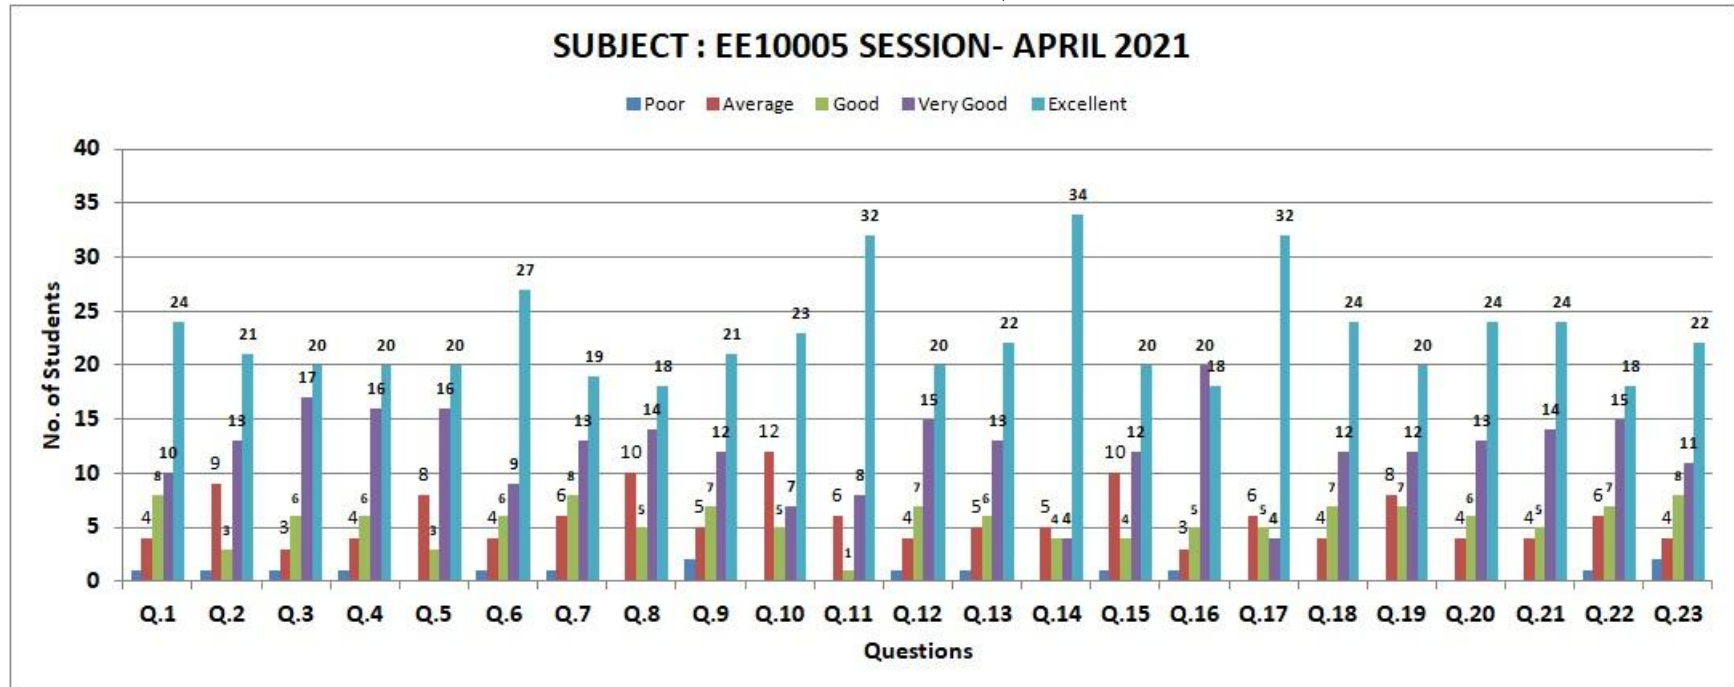

Shri G. S. Institute of Technology and Science, Indore
Department of Electrical Engineering

FACULTY FEEDBACK, APRIL 2021

Shri G. S. Institute of Technology and Science, Indore

Department of Electrical Engineering