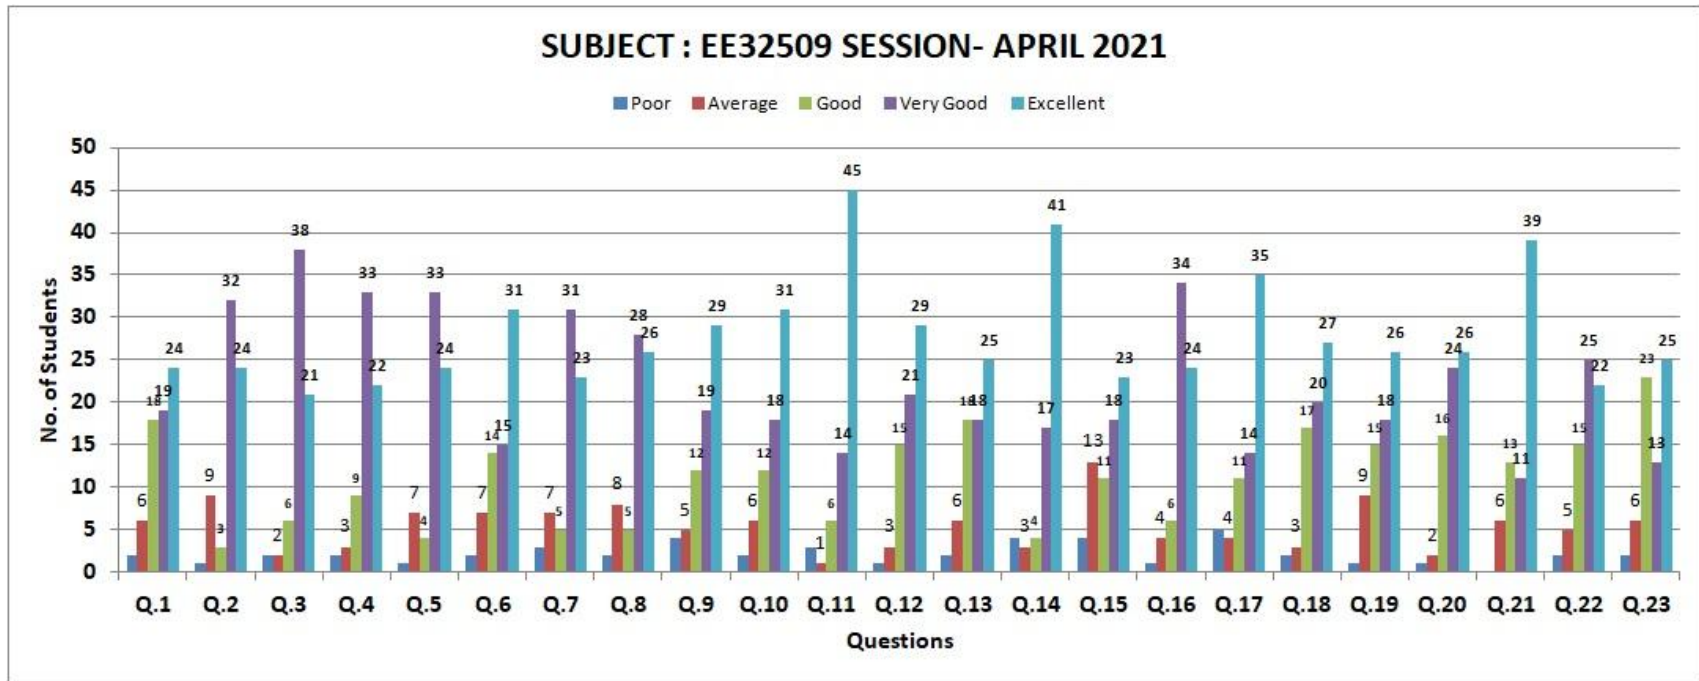

Shri G. S. Institute of Technology and Science, Indore
Department of Electrical Engineering

FACULTY FEEDBACK, APRIL 2021

Shri G. S. Institute of Technology and Science, Indore

Department of Electrical Engineering