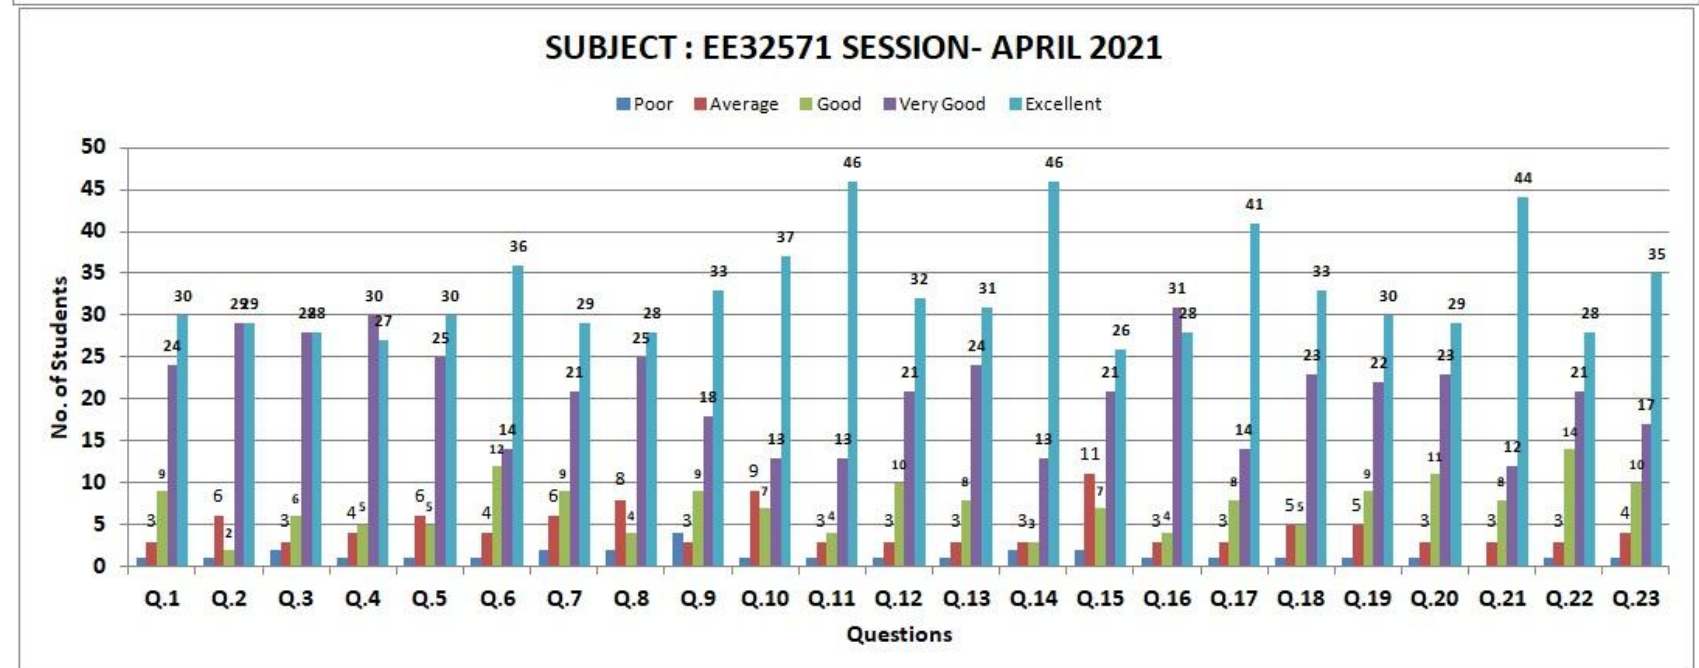

Shri G. S. Institute of Technology and Science, Indore
Department of Electrical Engineering

FACULTY FEEDBACK, APRIL 2021

Shri G. S. Institute of Technology and Science, Indore

Department of Electrical Engineering