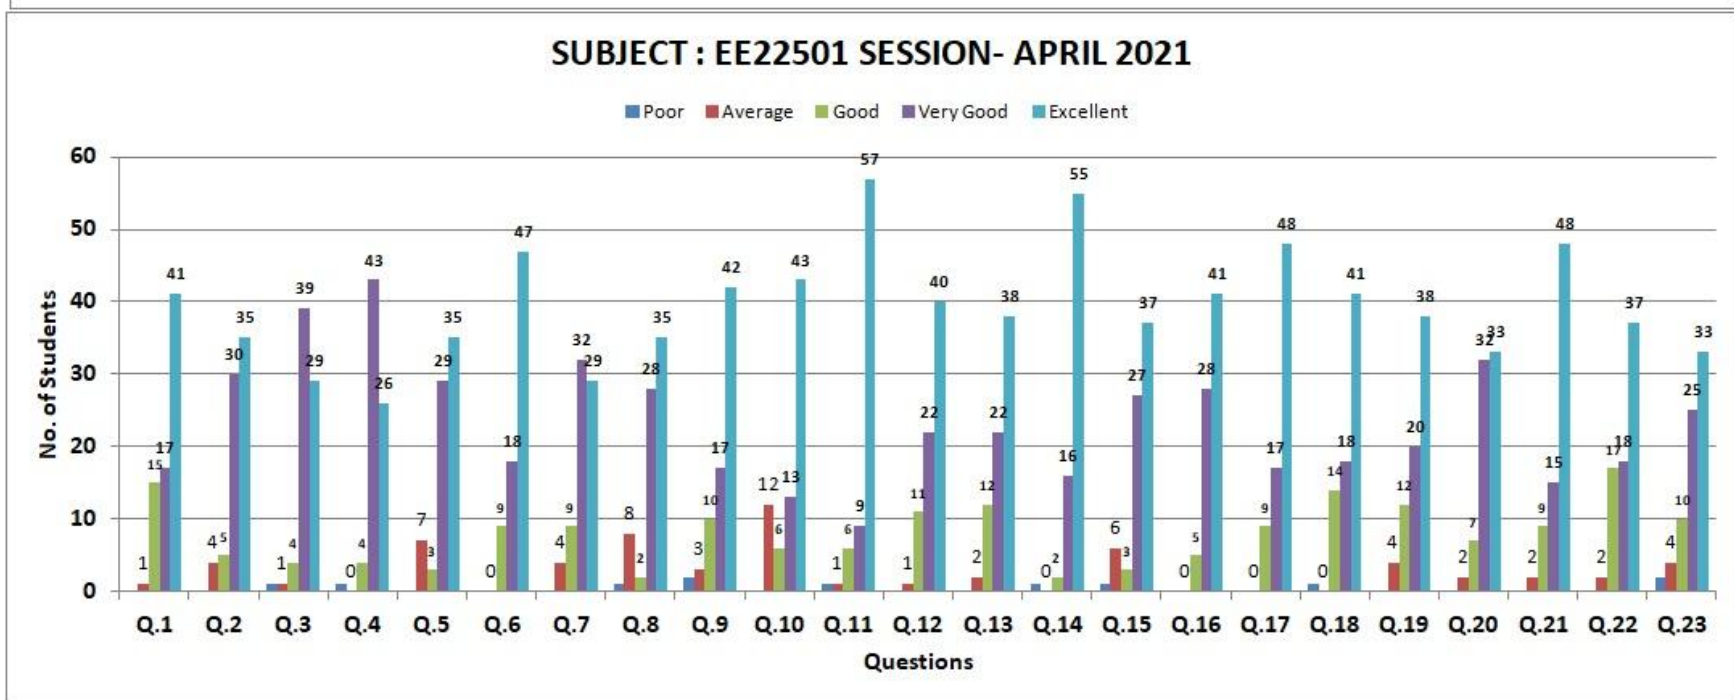

Shri G. S. Institute of Technology and Science, Indore
Department of Electrical Engineering

FACULTY FEEDBACK, APRIL 2021

Shri G. S. Institute of Technology and Science, Indore

Department of Electrical Engineering