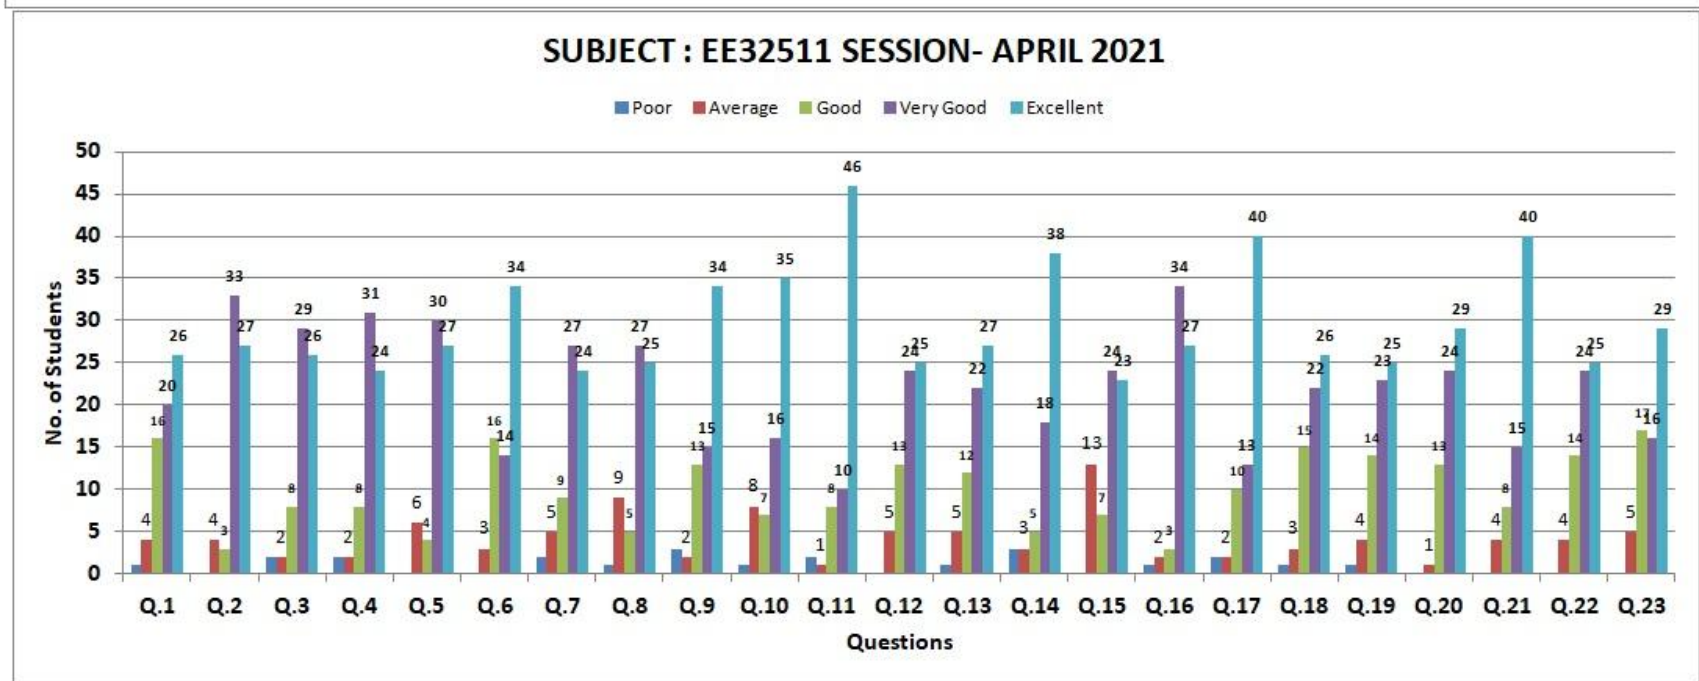

Shri G. S. Institute of Technology and Science, Indore
Department of Electrical Engineering

FACULTY FEEDBACK, APRIL 2021

Shri G. S. Institute of Technology and Science, Indore

Department of Electrical Engineering