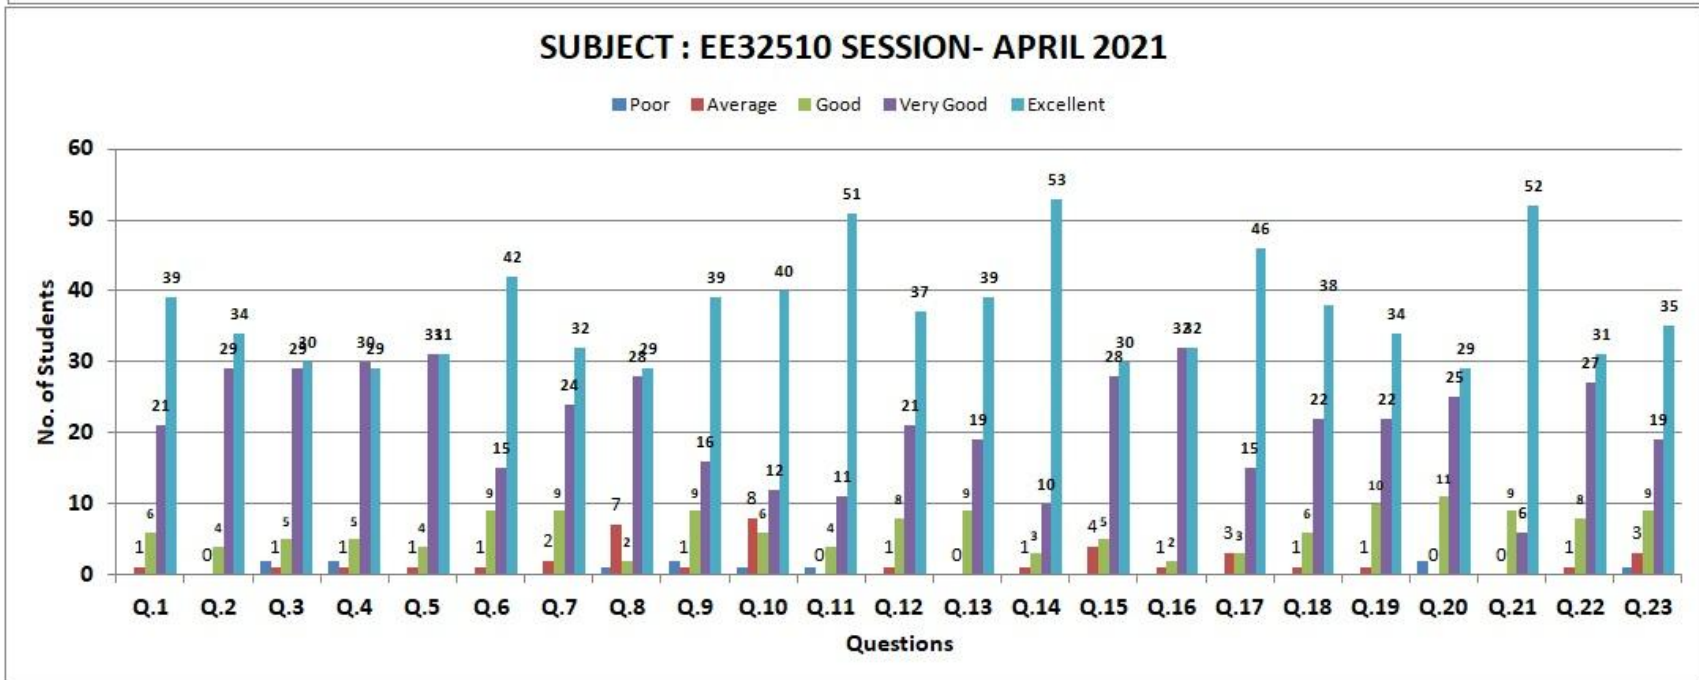

Shri G. S. Institute of Technology and Science, Indore
Department of Electrical Engineering

FACULTY FEEDBACK, APRIL 2021

Shri G. S. Institute of Technology and Science, Indore

Department of Electrical Engineering