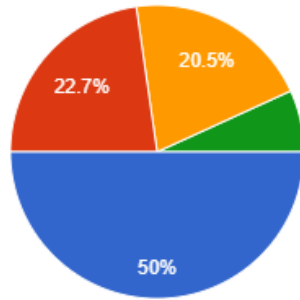

Shri G. S. Institute of Technology and Science, Indore

Department of Electrical Engineering

FACILITY SURVEY 2023

Why did you choose to do this program in our college?

 Copy

44 responses

- Good Reputation of the college
- Placement records of the college
- Academic environment/result of the college
- Couldn't secure admission anywhere else
- Good discipline and infrastructure