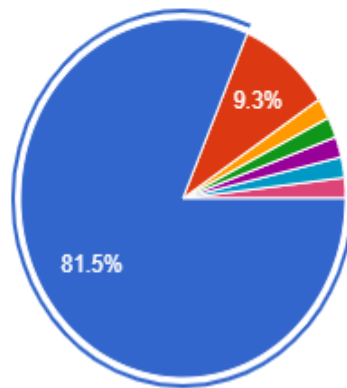

- Joining the Job
- Higher Studies
- Own Start-up
- Banking
- Government job preparation
- Preparing for government job
- Govt. exam preparation